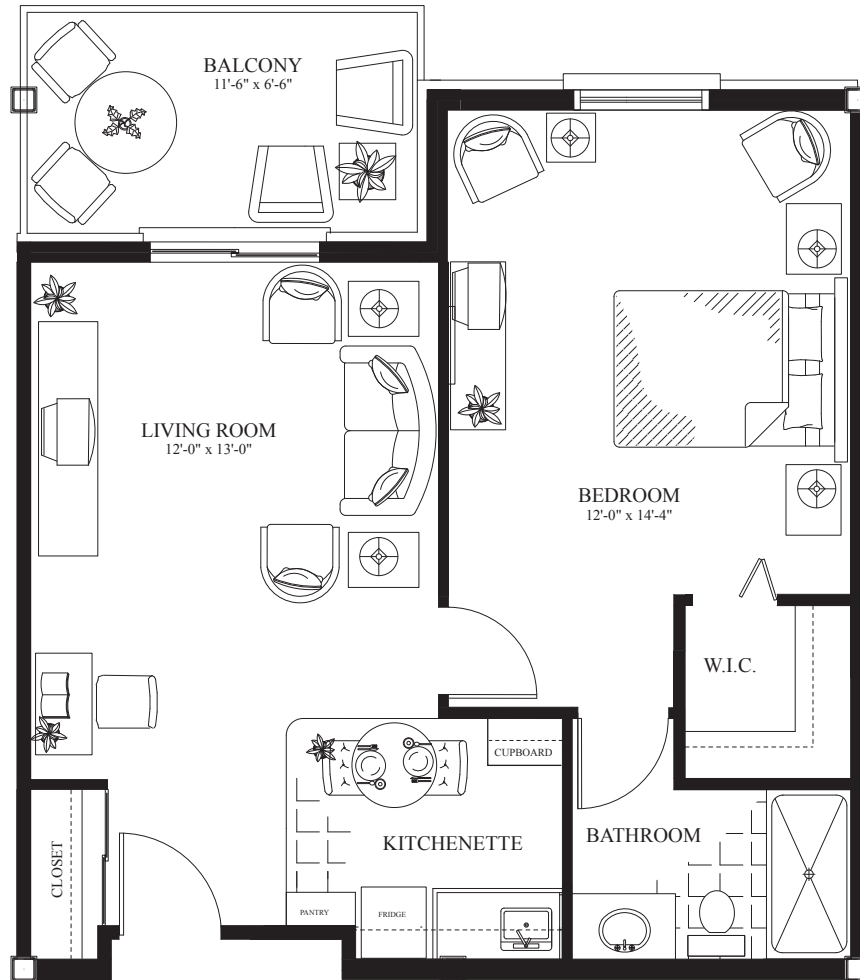

# ACCOMMODATION OPTIONS

IN THE VILLAGE OF WALKER'S GREEN

## The Provence

Typical 1-Bedroom Suite  
from 590 sq.ft. + balcony

Materials, specifications and floor plans are subject to change without notice. All illustrations are artist's concept. All floor plan dimensions are approximate. Some plans may be reversed based on the location within the building. Ask sales agent for details. E. & O.E.